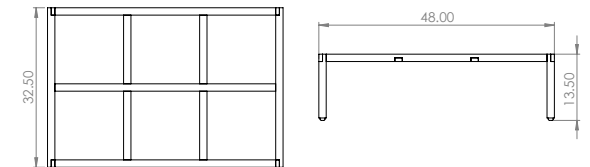

Walnut Coffee Table (2x3 Grid)

The American walnut wood frame is clean, emphasizing the wood grain. While the glass inserts are bonded with an array of different walnut shells to create a kind of specimen collection.

STARTING LIST PRICE
\$8,300

MATERIAL & FINISH
American walnut wood, various species of walnut shell, glass

LEAD TIME
10 Weeks

DIMENSIONS
48"L x 32.5"W x 13"H

SPECIAL NOTES

Walnut Coffee Table (2x3 Grid)

Walnut wood and stone are combined here to create a warm, modern look. The smooth, stone inserts are carved out in a range of unique patterns, based on the walnut shell cross-sections, connecting to the diversity of the natural world and geological time.

STARTING LIST PRICE
\$6,800

MATERIAL & FINISH
American walnut wood, sandblasted White Carrara and Travertine, glass

LEAD TIME
10 Weeks

DIMENSIONS
48"L x 32.5"W x 13"H

SPECIAL NOTES