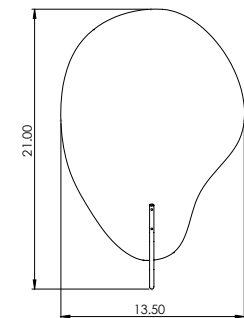

Geffen Petal Scence 1

This petal scence was derived from our 2022 custom chandelier for David Geffen Hall in Lincoln Center. It references the tradition in ancient Roman Pentecostal Mass, wherein rose petals were dropped from the Pantheon's oculus to symbolize the descent of the Holy Spirit.

STARTING LIST PRICE
\$2,300

MATERIAL
BRASS

LEAD TIME
8 WEEKS

DIMENSIONS
13.5"W X 21"H X 6.5"D

Geffen Petal Sconce 1

FINISH OPTIONS

Previous page: Polished - \$2,600

Top: Spun - \$2,300