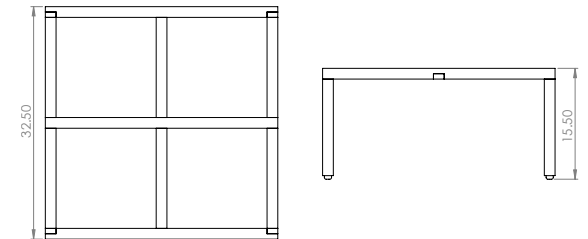

Walnut Coffee Table (2x2 Grid)

Walnut wood and stone are combined here to create a warm, modern look. The smooth, stone inserts are carved out in a range of unique patterns, based on the walnut shell cross-sections, connecting to the diversity of the natural world and geological time.

STARTING LIST PRICE
\$5,600

MATERIAL
American walnut wood, sandblasted White Carrara and Travertine, glass

LEAD TIME
10 WEEKS

DIMENSIONS
32.5”L X 32.5”W X 15.5”H

Walnut Coffee Table

FINISH OPTIONS

Can be configured with all Travertine or all White Carrara or in checkerboard.