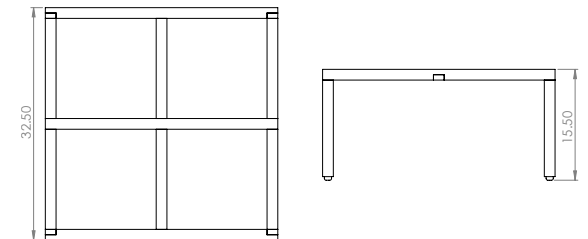

Walnut Coffee Table (2x2 Grid)

The American walnut wood frame is clean, emphasizing the wood grain. While the glass inserts are bonded with an array of different walnut shells to create a kind of specimen collection.

STARTING LIST PRICE
\$6,600

MATERIAL & FINISH
American walnut wood, various species of walnut shell, glass

LEAD TIME
10 Weeks

DIMENSIONS
32.5"L x 32.5"W x 15.5"H

SPECIAL NOTES

Walnut Coffee Table (2x2 Grid)

STARTING LIST PRICE
\$5,600

MATERIAL & FINISH
American walnut wood, sandblasted White Carrara and Travertine, glass

LEAD TIME
10 Weeks

DIMENSIONS
32.5"L x 32.5"W x 15.5"H

SPECIAL NOTES